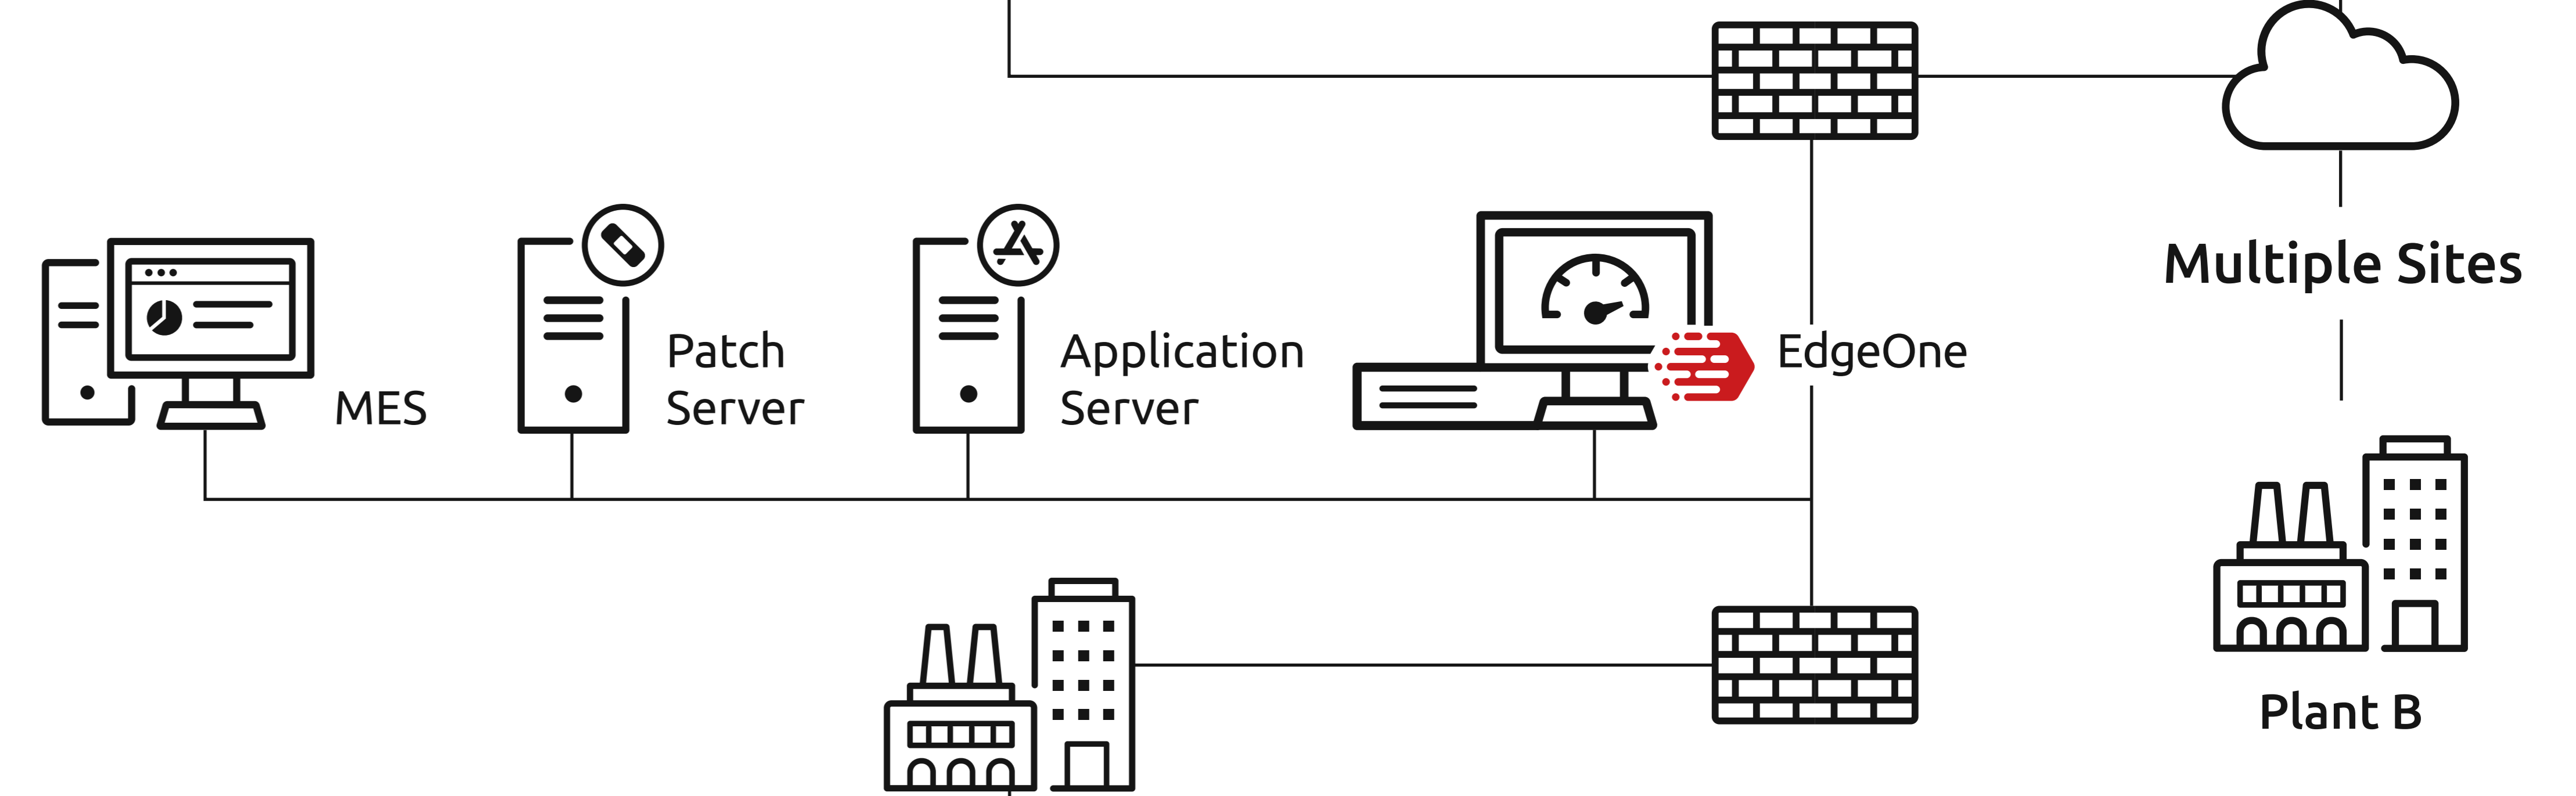

DMZ

Industrial DMZ