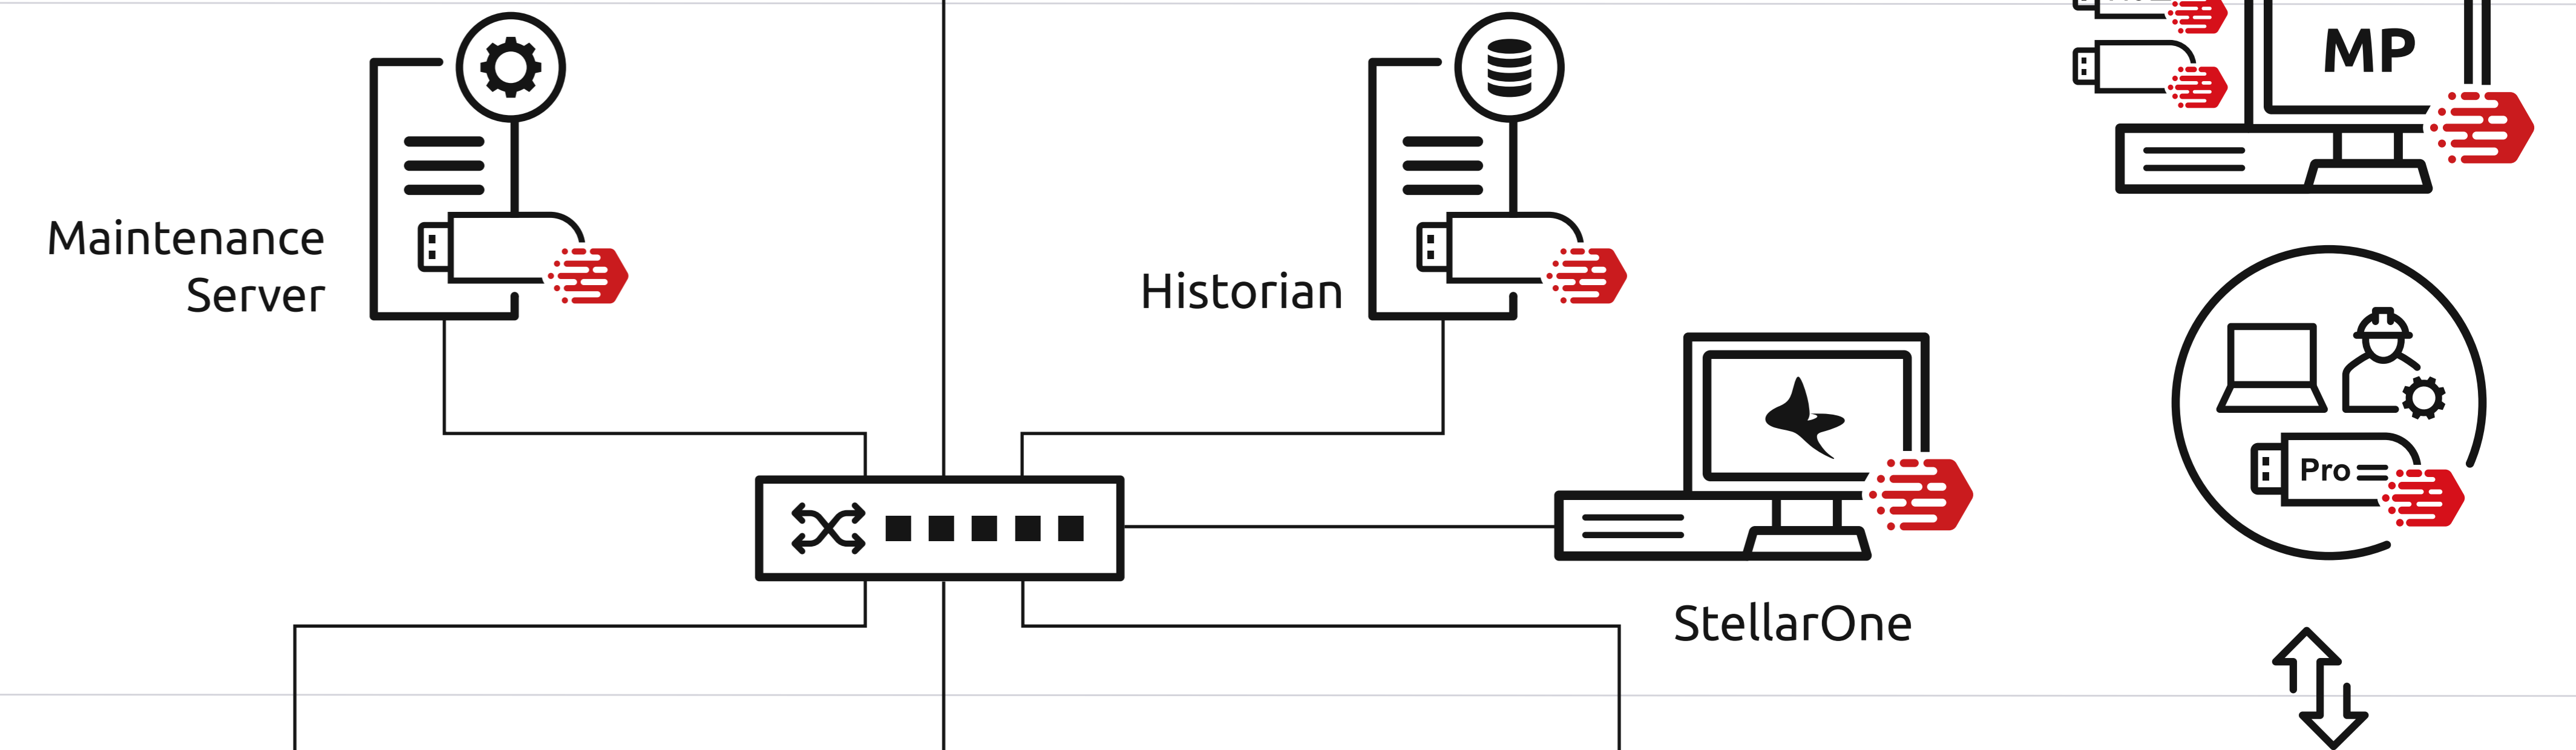

## Security Inspection

- Portable Inspector**  
 Installation-less malware scanning tool  
 Periodical health-check processes
- Portable Inspector Pro Edition**  
 Installation-less malware scanning tool with encryption  
 Periodical health-check processes with secure transporter
- ElementOne**  
 Management Console  
 Manage Portable Inspector and Portable Inspector Pro edition

## Network Defense

- EdgeIPS**  
 Industrial next-generation IPS  
 Micro segmentation for critical assets protection
- EdgeFire**  
 Industrial next-generation firewall  
 Enables secure network segmentation
- EdgeIPS Pro (For large-scale networks)**  
 Industrial next-generation IPS Array  
 Internal segmentation for critical assets protection
- EdgeOne / OT Defense Console**  
 Industrial central management console  
 Plant defense field management

### LEVEL 4 / 5

IT / Enterprise Network

### LEVEL 2

Cell / Area Supervisory Controls